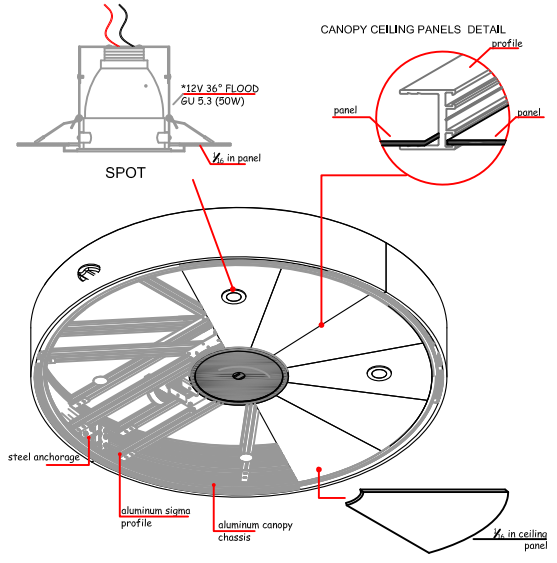

D (in)	D1 (in)	D2 (in)	4 WINGS W (in)	3 WINGS W (in)
78 1/4	77 3/8	75 1/8	52 1/8	35 3/8
82 1/16	81 1/16	79	54 1/16	37 1/4
86 3/8	85 1/4	82 15/16	57 1/16	39 3/8
90 3/16	89 3/8	86 7/8	60 1/2	41 3/8
94 1/2	93 3/8	90 13/16	63 1/4	43 1/4
98 3/16	97 3/8	94 3/4	66 1/16	45 1/4
102 3/8	101	98 15/16	68 3/8	47 3/8
106 3/8	104 15/16	102 3/8	71 3/8	49 3/8
110 3/4	108 7/8	106 3/8	74 1/16	51 3/8
114 3/8	112 13/16	110 1/2	77 1/16	53 3/8
118 3/8	116 3/4	114 3/8	80	55 3/8
122 3/8	120 1/16	118 3/8	82 1/16	56 15/16
126	124 3/8	122 3/8	85 3/16	59
129 15/16	128 3/8	126 3/4	88 3/8	61
133 3/8	132 1/2	130 3/8	91 3/8	62 15/16
137 13/16	136 3/8	134 3/8	93 13/16	64 15/16
141 3/4	140 3/8	138 3/8	96 1/16	66 3/8

EMERGENCY STOP

PROGRAMME KEY  
Disabled Passing  
Normal Passing  
Lock Position

SPOT CONTROL

INTERIOR VIEW

OUTSIDE

PLAN

INSIDE

FLOOR FINISH DETAIL