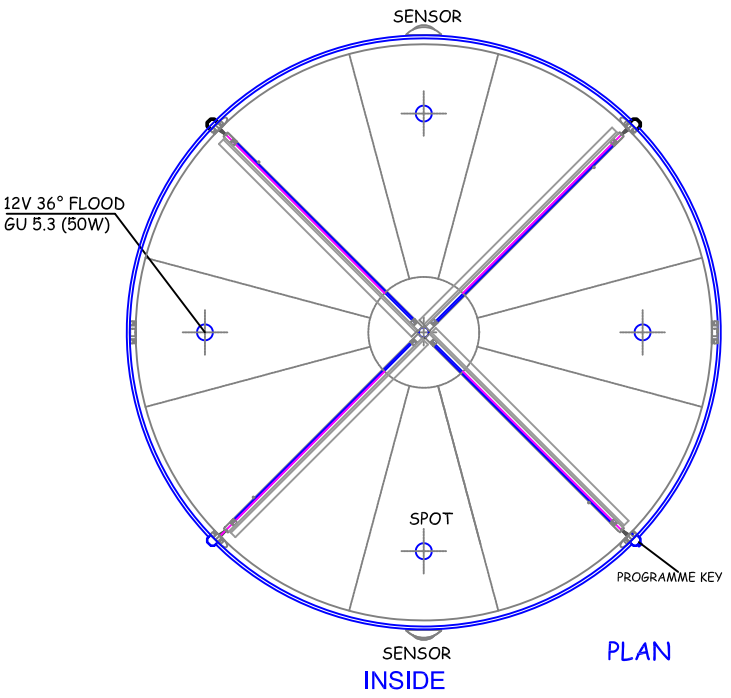

D (in)	D1 (in)	D2 (in)	4 WINGS W (in)	3 WINGS W (in)
78 1/4	77 3/8	75 1/8	52 1/8	35 3/8
82 1/16	81 1/16	79	54 1/16	37 1/4
86 3/8	85 1/4	82 15/16	57 1/16	39 3/8
90 3/16	89 3/8	86 7/8	60 1/2	41 3/8
94 1/2	93 3/8	90 13/16	63 1/4	43 1/4
98 3/16	97 3/8	94 3/4	66 1/16	45 1/4
102 3/8	101	98 15/16	68 3/8	47 3/8
106 3/8	104 15/16	102 3/8	71 3/8	49 3/8
110 3/4	108 7/8	106 3/8	74 1/16	51 3/8
114 3/8	112 13/16	110 1/2	77 1/16	53 3/8
118 3/8	116 3/4	114 3/8	80	55 3/8
122 3/8	120 1/16	118 3/8	82 1/16	56 15/16
126	124 3/8	122 3/8	85 3/16	59
129 15/16	128 3/8	126 3/4	88 3/8	61
133 3/8	132 1/2	130 3/8	91 3/8	62 15/16
137 13/16	136 3/8	134 3/8	93 13/16	64 15/16
141 3/4	140 3/8	138 3/8	96 1/16	66 3/8

EMERGENCY STOP

PROGRAMME KEY  
Disabled Passing  
Normal Passing  
Lock Position

SPOT CONTROL

INTERIOR VIEW

OUTSIDE

PLAN

INSIDE

FLOOR FINISH DETAIL