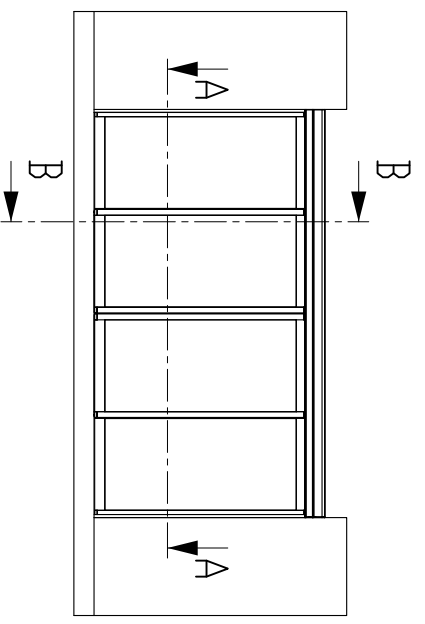

CUT A-A  
SCALE 1:6.25

CUT B-B  
SCALE 1:6.25

|                       |            |  |               |           |            |
|-----------------------|------------|--|---------------|-----------|------------|
| Rev                   | Date       | Modification   | Format / Size | Drawn By  | Checked by |
|                       |            |  |               | TOGNET JM | PIN P      |
|                       | 04/12/2007 |  | A3            |           |            |
| Date                  |            | Title  |               |           |            |
|                       |            | DIVA FULL-BREAKOUT<br>AUTOMATIC SLIDING DOOR<br>4 DOOR CONFIGURATION |               |           |            |
| Material              |            | Code Article   |               |           |            |
|                       |            |  |               |           |            |
| Tolerances            |            | Pin / Dwg N°   |               |           |            |
|                       |            | PD 5705 / -  |               |           |            |
| Observation / Comment |            | File :   |               | Ind/Rev   |            |
|                       |            | 5705-B API38 BETWEEN WALL APPLICATION                                |               |           |            |