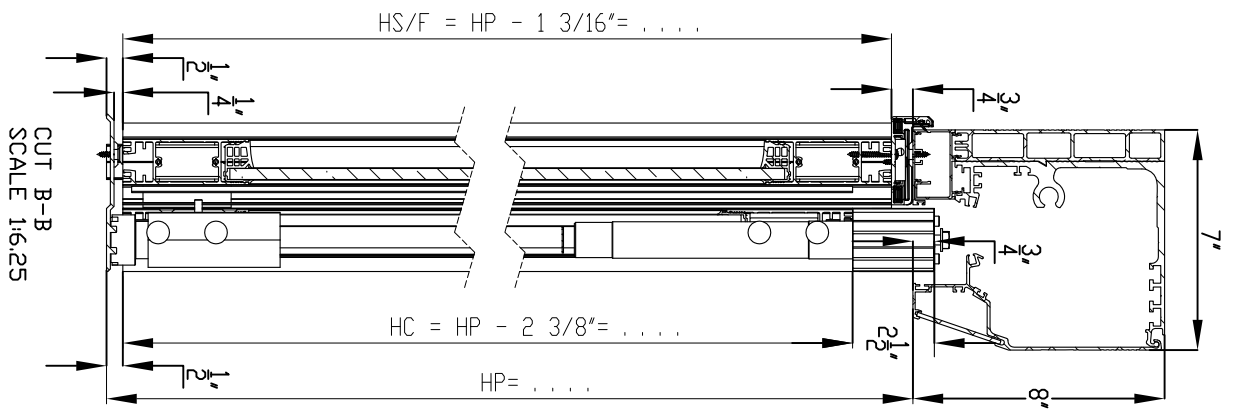

CUT A-A  
SCALE 1:6.25

CUT B-B  
SCALE 1:6.25

|                       |            |  |               |           |            |
|-----------------------|------------|--|---------------|-----------|------------|
| Rev                   | Date       | Modification   | Format / Size | Drawn By  | Checked by |
|                       |            |  |               | TOGNET JM | PIN P      |
|                       | 04/12/2007 |  | A3            |           |            |
| Date                  |            | Title  |               |           |            |
|                       |            | DIVA FULL-BREAKOUT<br>AUTOMATIC SLIDING DOOR<br>4 DOOR CONFIGURATION |               |           |            |
| Material              |            | Code Article   |               |           |            |
|                       |            |  |               |           |            |
| Tolerances            |            | Pin / Dwg N°   |               |           |            |
|                       |            | PD 5705 / -  |               |           |            |
| Observation / Comment |            | File :   |               | Ind/Rev   |            |
|                       |            | 5705-B API38 BETWEEN WALL APPLICATION                                |               |           |            |