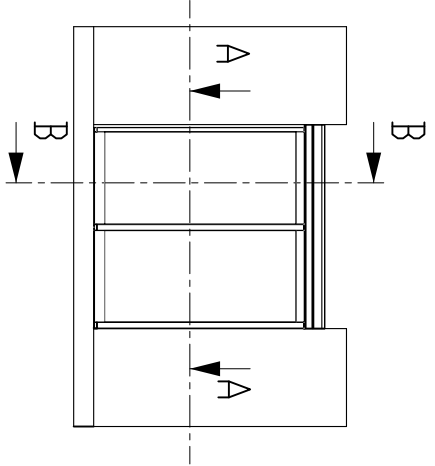

CUT A-A
SCALE 1:6.25

CUT B-B
SCALE 1:6.25

Rev	A	Date	20/12/2007	Modification	PROFILS + FERMULES	Checked by	TJM
Date		27/12/2007		Scale	1:50	Drawn By	TUGNET JM
Material	/			Format / Size	A3		
Tolerances	/			Title	DIVA SLIDING AUTOMATIC DOOR 2 DOOR CONFIGURATION LEFT OPENING (OSLI)		
Observation / Comment	/			File:	5718-A BETWEEN WALL APPLICATION		
						Code Article	/
						Pin / Dwg N°	PE 5718 / A
						Ind/Rev	