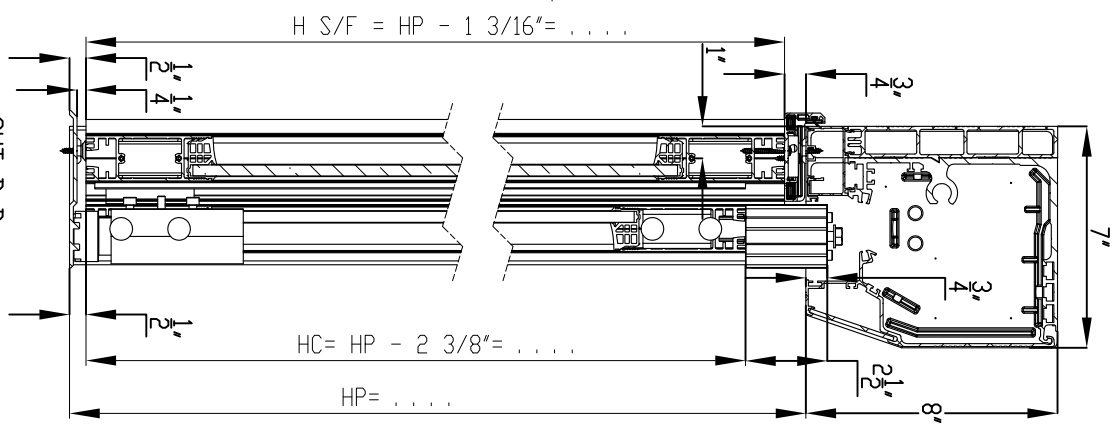

CUT A-A
SCALE 1:6.25

CUT B-B
SCALE 1:6.25

Rev	A	Date	20/12/2007	Modification	PROFILS + FERMULES	Checked by	TJM
Date		27/12/2007		Scale	1:50	Drawn By	TUGNET JM
Material	/			Format / Size	A3		
Tolerances	/			Title	DIVA SLIDING AUTOMATIC DOOR 2 DOOR CONFIGURATION LEFT OPENING (OSLI)		
Observation / Comment	/			File:	5718-A BETWEEN WALL APPLICATION		
						Code Article	/
						Pin / Dwg N°	PE 5718 / A
						Ind/Rev	